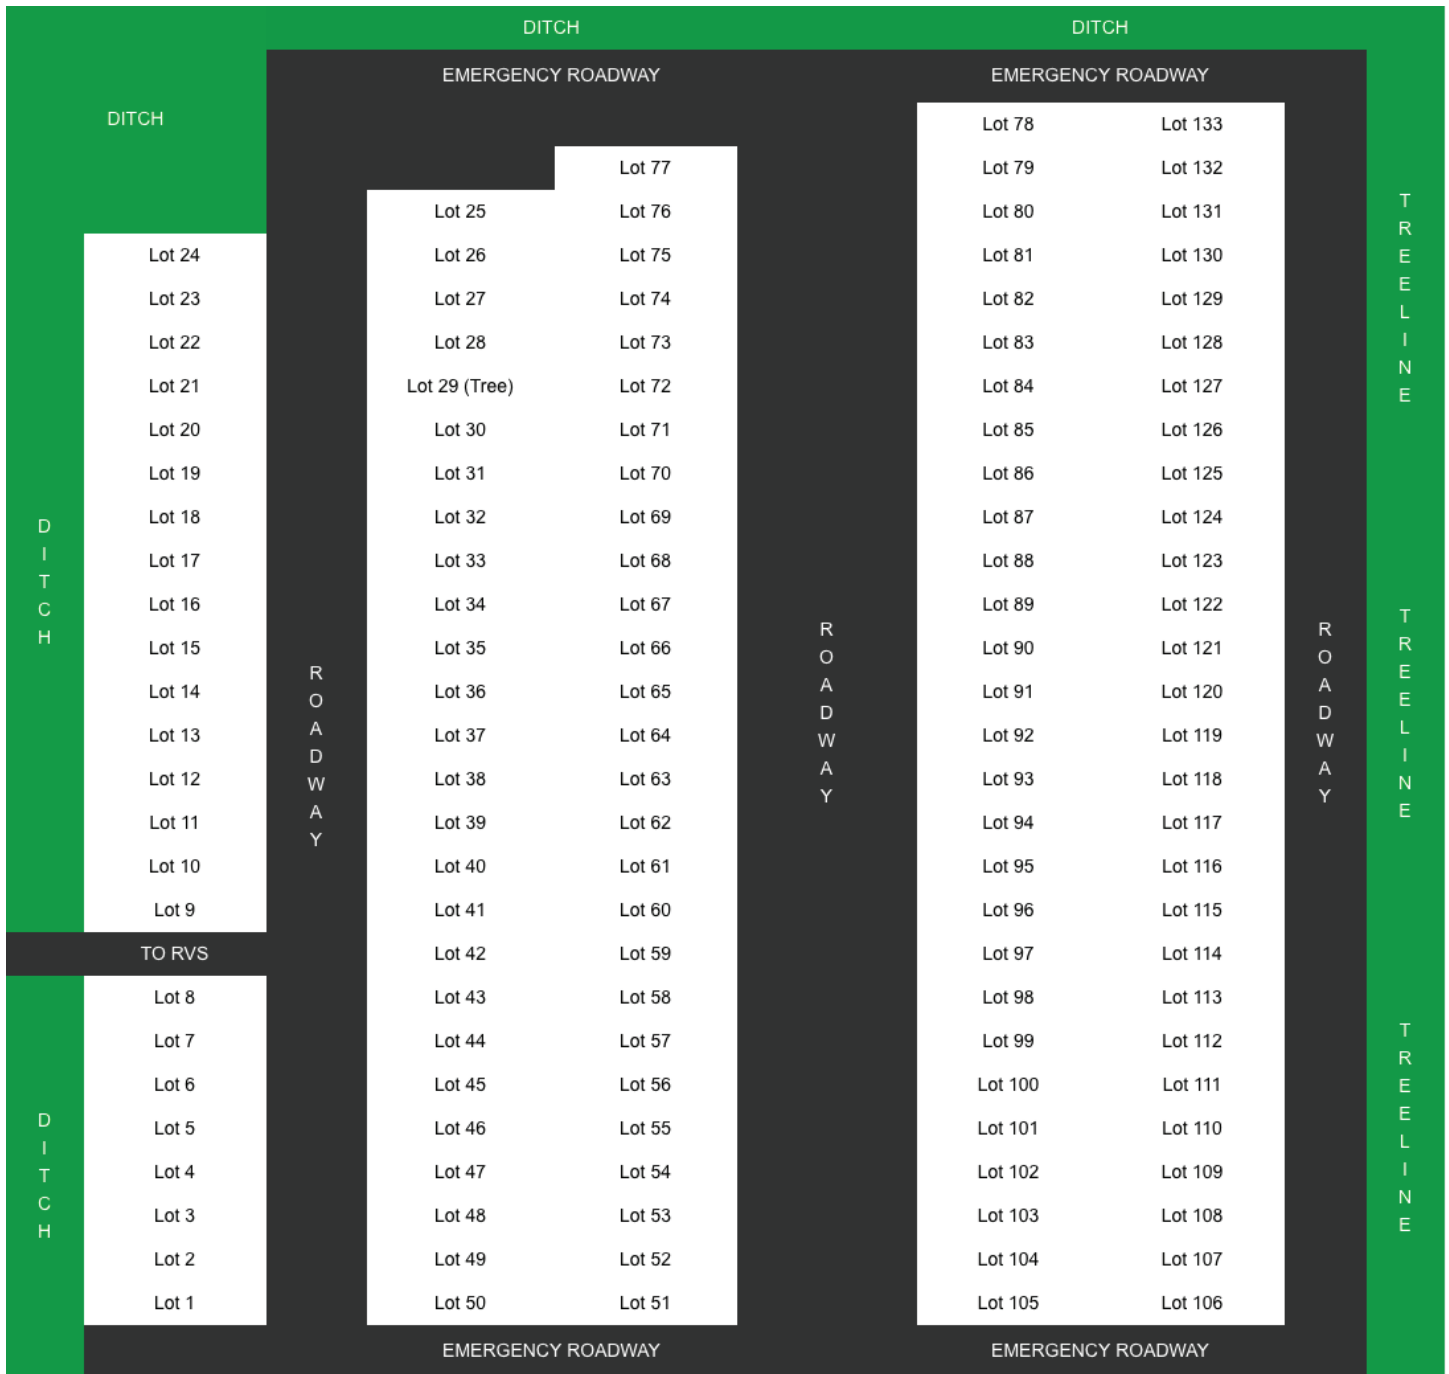

# 1000 Islands RV DIRTcar Northeast Fall Nationals

// 2017 EVENT CAMPING MAP

NOTE: This document is not updated to reflect booked sites.  
Please contact us or consult our desktop site for campsite availability and bookings.